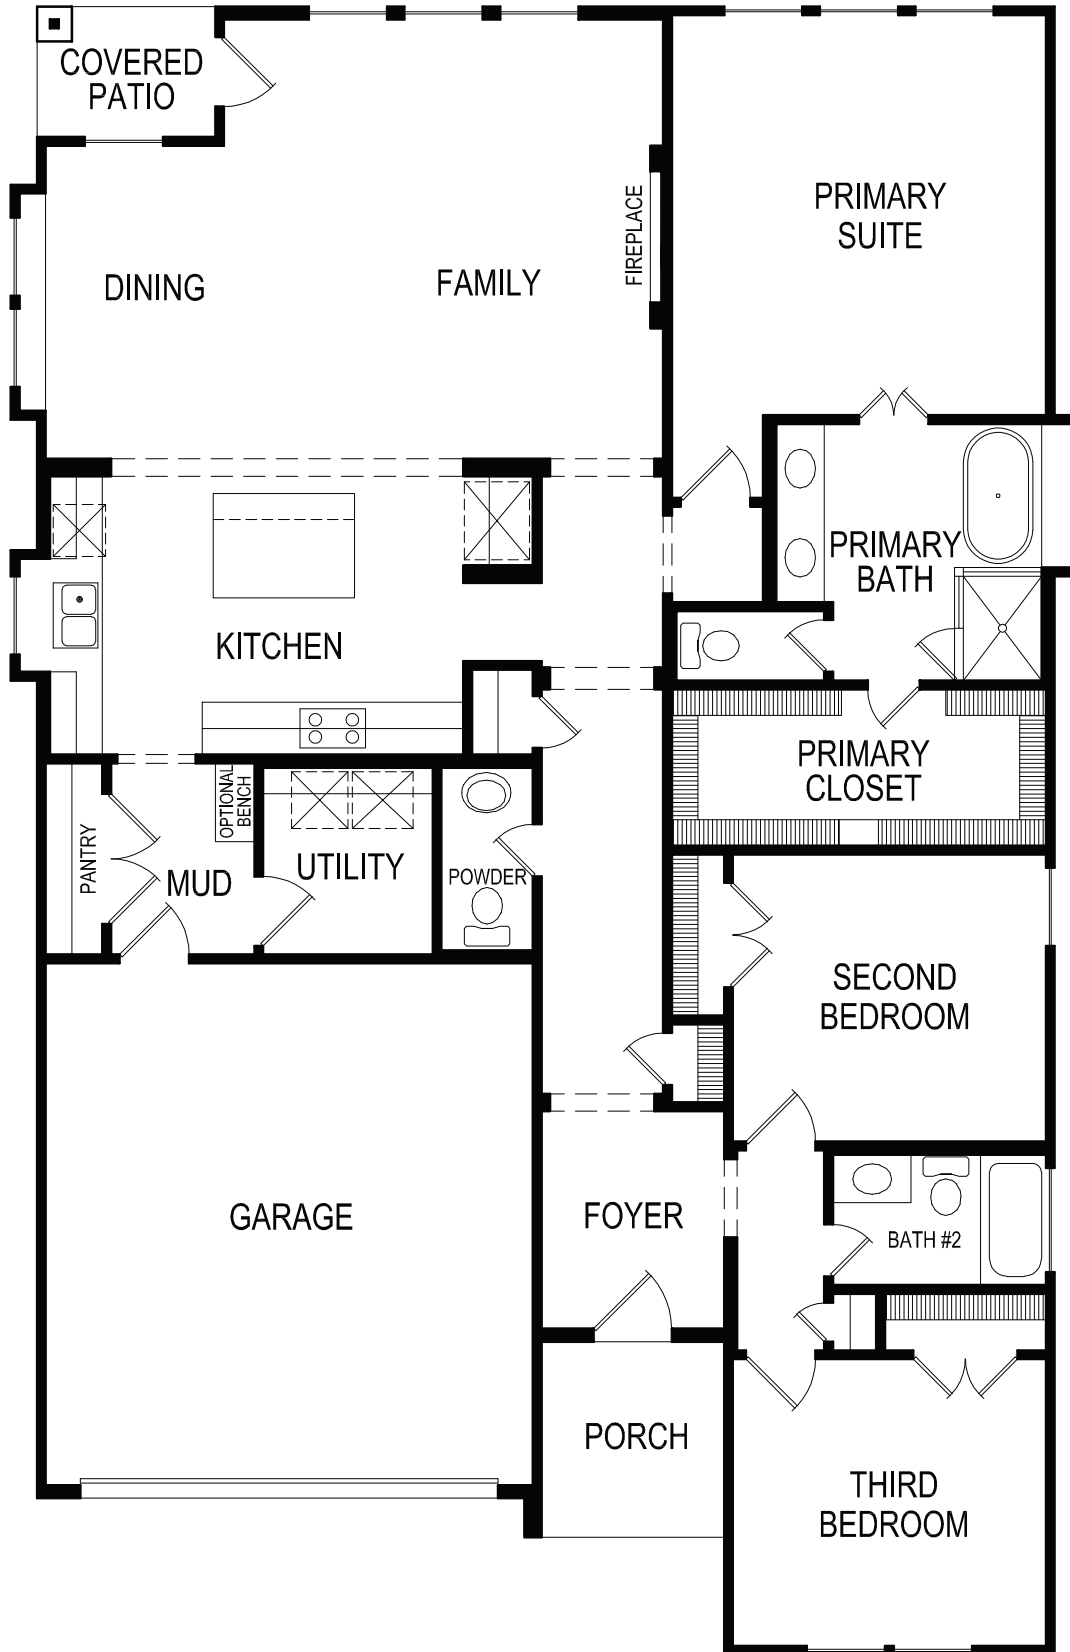

FIRST TEXAS HOMES

EDGEBROOK F | 3  | 2.5  | 2  | 1,924 SQFT

FLOOR PLAN

ELEVATION A

ELEVATION B

PREMIUM ELEVATION C

PREMIUM ELEVATION D

FIRST TEXAS[®] HOMES

First Texas Homes reserves the right to make additions or alterations to this plan. This may involve changes to the floor plan layout, elevations, and specifications regarding square footage, bed and bathroom count. For more information, please speak with a Sales Consultant