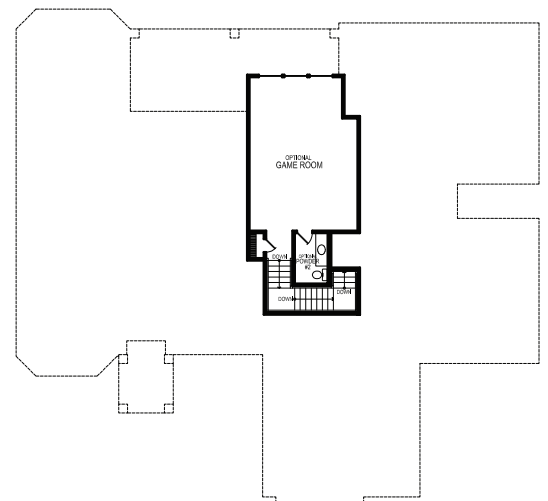

# FIRST TEXAS HOMES

WORTHINGTON FS | 4  | 3.5  | 3  | 3,143 SQFT

FLOOR PLAN

OPTIONAL  
GAME ROOM  
&  
FIFTH BEDROOM  
282

OPTIONAL  
GAME ROOM  
&  
FIFTH BEDROOM  
282

OPTIONAL  
SECOND FLOOR PLAN

ELEVATION A

# **FIRST TEXAS<sup>®</sup>** **HOMES**

*First Texas Homes reserves the right to make additions or alterations to this plan. This may involve changes to the floor plan layout, elevations, and specifications regarding square footage, bed and bathroom count. For more information, please speak with a Sales Consultant*