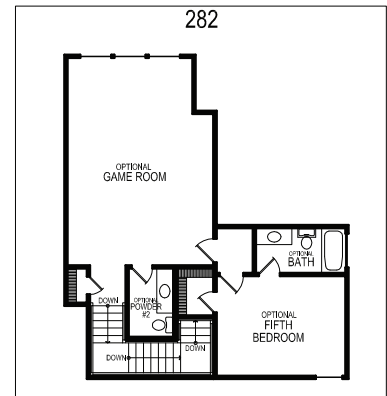

# FIRST TEXAS HOMES

WORTHINGTON FS | 4  | 3.5  | 3  | 3,143 SQFT

FLOOR PLAN

OPTIONAL  
GAME ROOM  
&  
FIFTH BEDROOM  
282

OPTIONAL  
GAME ROOM  
&  
FIFTH BEDROOM  
282

OPTIONAL  
SECOND FLOOR PLAN

ELEVATION A

# **FIRST TEXAS<sup>®</sup>** **HOMES**

*First Texas Homes reserves the right to make additions or alterations to this plan. This may involve changes to the floor plan layout, elevations, and specifications regarding square footage, bed and bathroom count. For more information, please speak with a Sales Consultant*