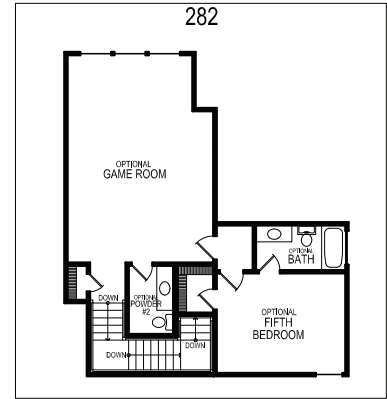

# FIRST TEXAS HOMES

WORTHINGTON FS | 4  | 3.5  | 3  | 3,143 SQFT

FLOOR PLAN

OPTIONAL  
GAME ROOM  
&  
FIFTH BEDROOM  
282

OPTIONAL  
GAME ROOM  
&  
FIFTH BEDROOM  
282

OPTIONAL  
SECOND FLOOR PLAN

ELEVATION A

# **FIRST TEXAS<sup>®</sup>** **HOMES**

*First Texas Homes reserves the right to make additions or alterations to this plan. This may involve changes to the floor plan layout, elevations, and specifications regarding square footage, bed and bathroom count. For more information, please speak with a Sales Consultant*