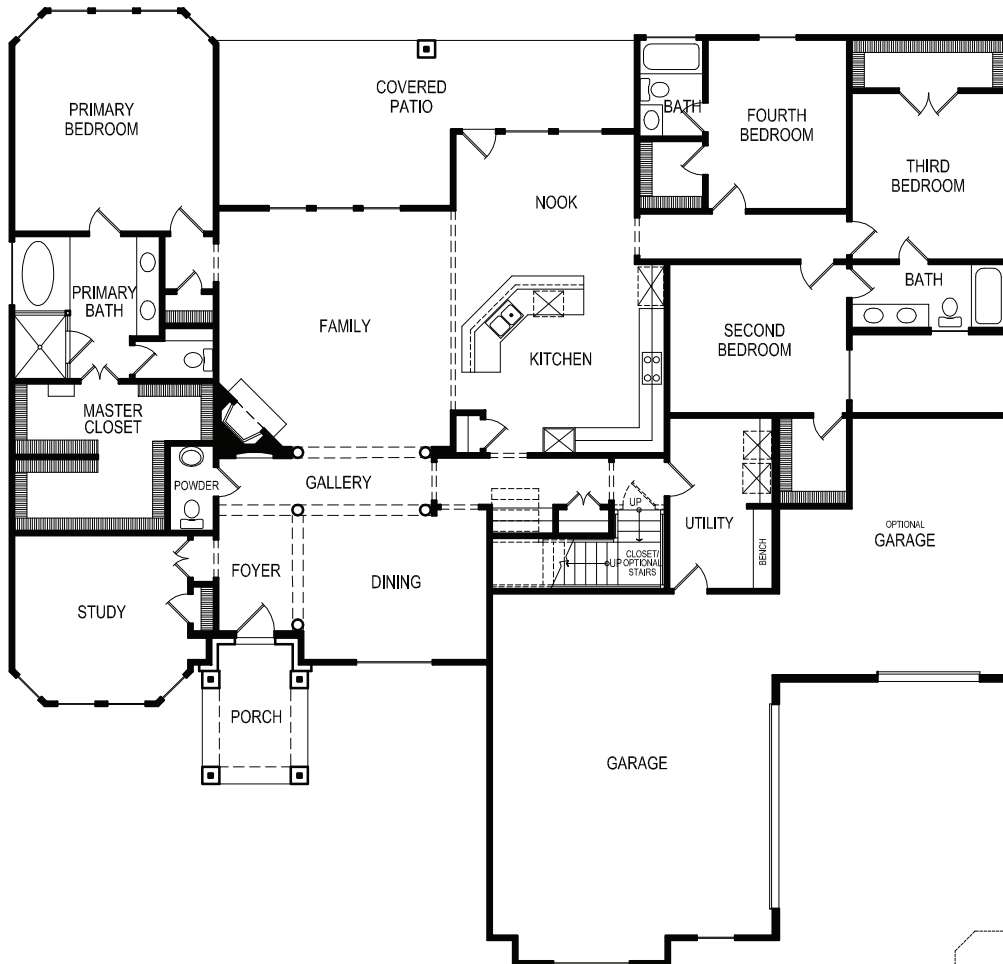

# FIRST TEXAS HOMES

WORTHINGTON FS | 4  | 3.5  | 3  | 3,143 SQFT

FLOOR PLAN

OPTIONAL  
GAME ROOM  
&  
FIFTH BEDROOM  
282

OPTIONAL  
GAME ROOM  
&  
FIFTH BEDROOM  
282

OPTIONAL  
SECOND FLOOR PLAN

ELEVATION A

# **FIRST TEXAS<sup>®</sup>** **HOMES**

*First Texas Homes reserves the right to make additions or alterations to this plan. This may involve changes to the floor plan layout, elevations, and specifications regarding square footage, bed and bathroom count. For more information, please speak with a Sales Consultant*