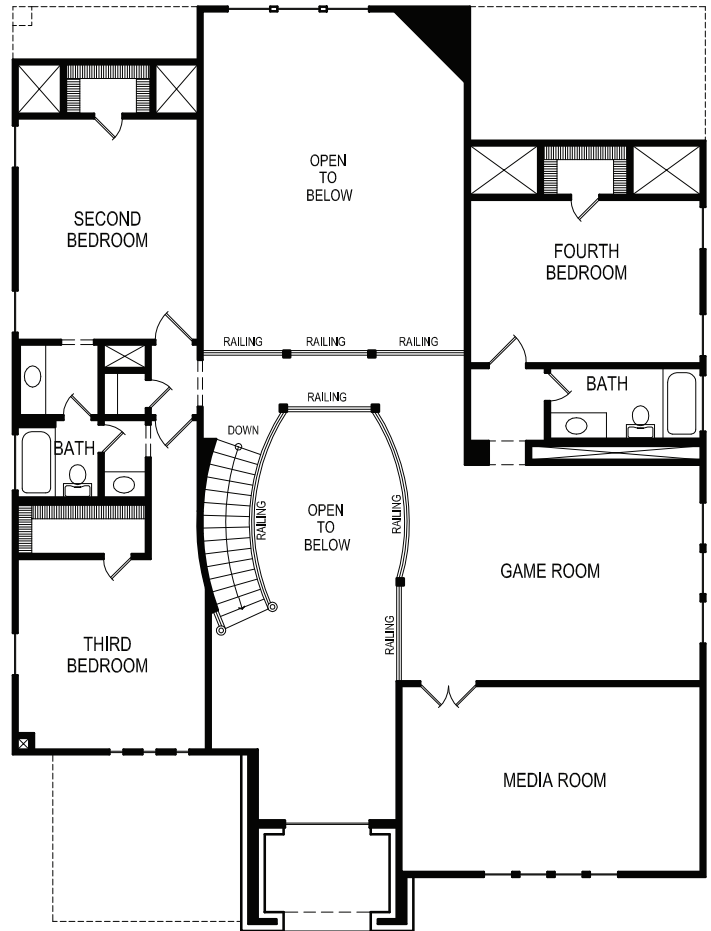

FIRST TEXAS HOMES

EMERALD F W/ MEDIA | 4  | 3.5  | 2  | 4,354 SQFT

FIRST FLOOR PLAN

SECOND FLOOR PLAN

PREMIUM ELEVATION A

ELEVATION B

PREMIUM ELEVATION C

FIRST TEXAS[®] HOMES

First Texas Homes reserves the right to make additions or alterations to this plan. This may involve changes to the floor plan layout, elevations, and specifications regarding square footage, bed and bathroom count. For more information, please speak with a Sales Consultant