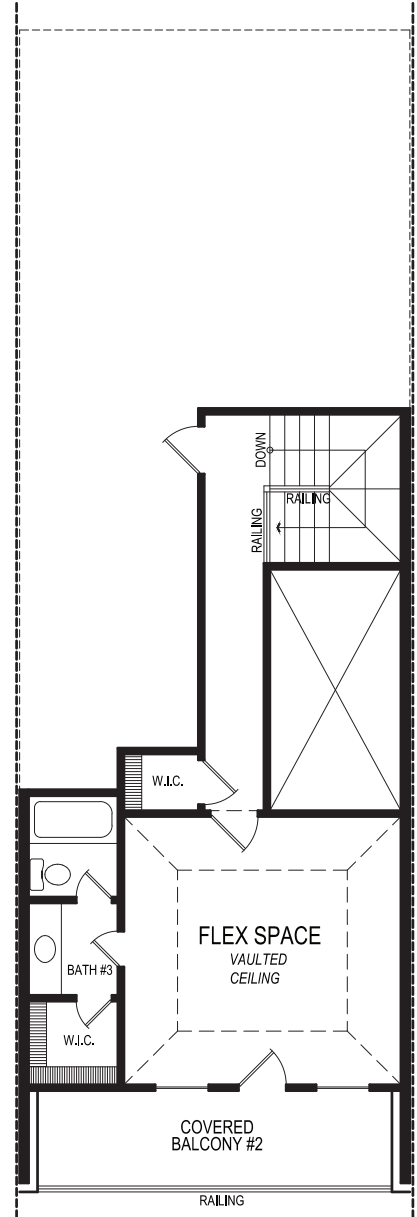

FIRST TEXAS HOMES

SYCAMORE R | 4  | 3.5  | 2  | 2,629 SQFT

FIRST FLOOR PLAN

SECOND FLOOR PLAN

THIRD FLOOR PLAN

ELEVATION A

FIRST TEXAS[®] HOMES

First Texas Homes reserves the right to make additions or alterations to this plan. This may involve changes to the floor plan layout, elevations, and specifications regarding square footage, bed and bathroom count. For more information, please speak with a Sales Consultant