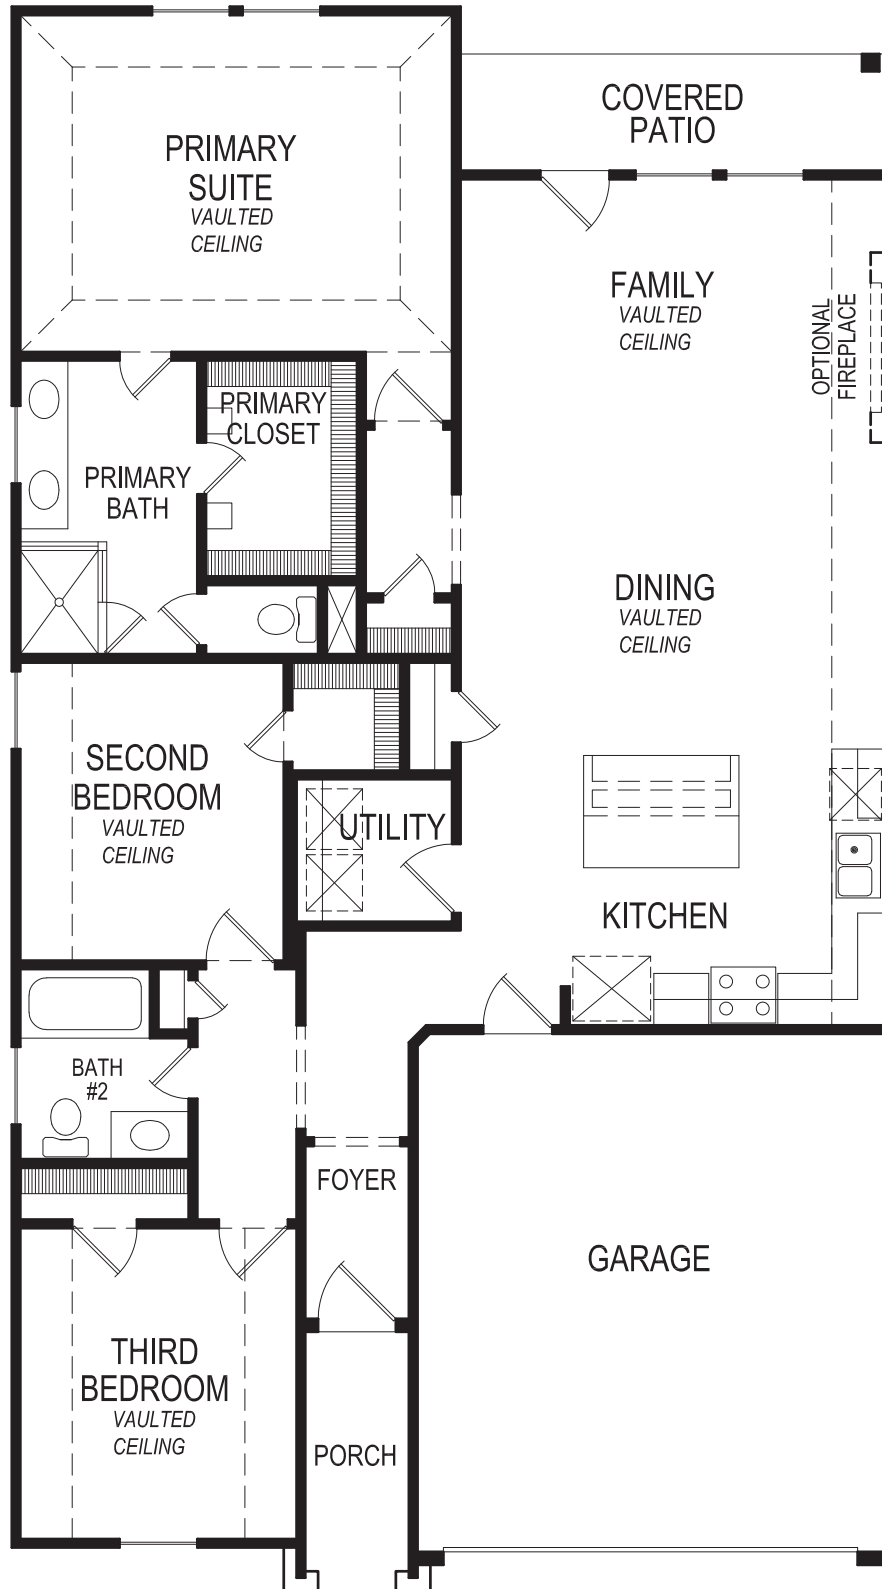

FIRST TEXAS HOMES

KENNEDY SELECT F | 3  | 2  | 2  | 1,570 SQFT

FLOOR PLAN

ELEVATION A

ELEVATION B

ELEVATION C

PREMIUM ELEVATION D

PREMIUM ELEVATION E

PREMIUM ELEVATION F

FIRST TEXAS HOMES®

Select Series

First Texas Homes reserves the right to make additions or alterations to this plan. This may involve changes to the floor plan layout, elevations, and specifications regarding square footage, bed and bathroom count. For more information, please speak with a Sales Consultant