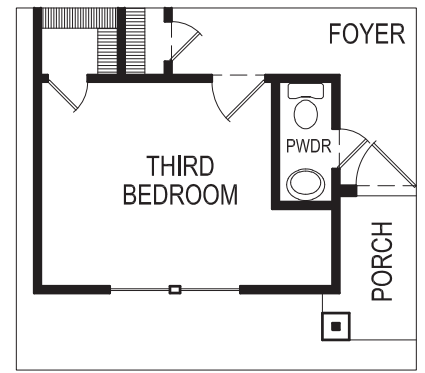

FIRST TEXAS HOMES

MONROE SELECT 2F | 4  | 2  | 2  | 1,805 SQFT

FLOOR PLAN

OPTIONAL POWDER BATH

OPTIONAL PRIMARY BATH W/ TUB

ELEVATION A

PREMIUM ELEVATION B

ELEVATION C

PREMIUM ELEVATION D

FIRST TEXAS HOMES®

Select Series

First Texas Homes reserves the right to make additions or alterations to this plan. This may involve changes to the floor plan layout, elevations, and specifications regarding square footage, bed and bathroom count. Elevation availability may vary per community. For more information, please speak with a Sales Consultant.