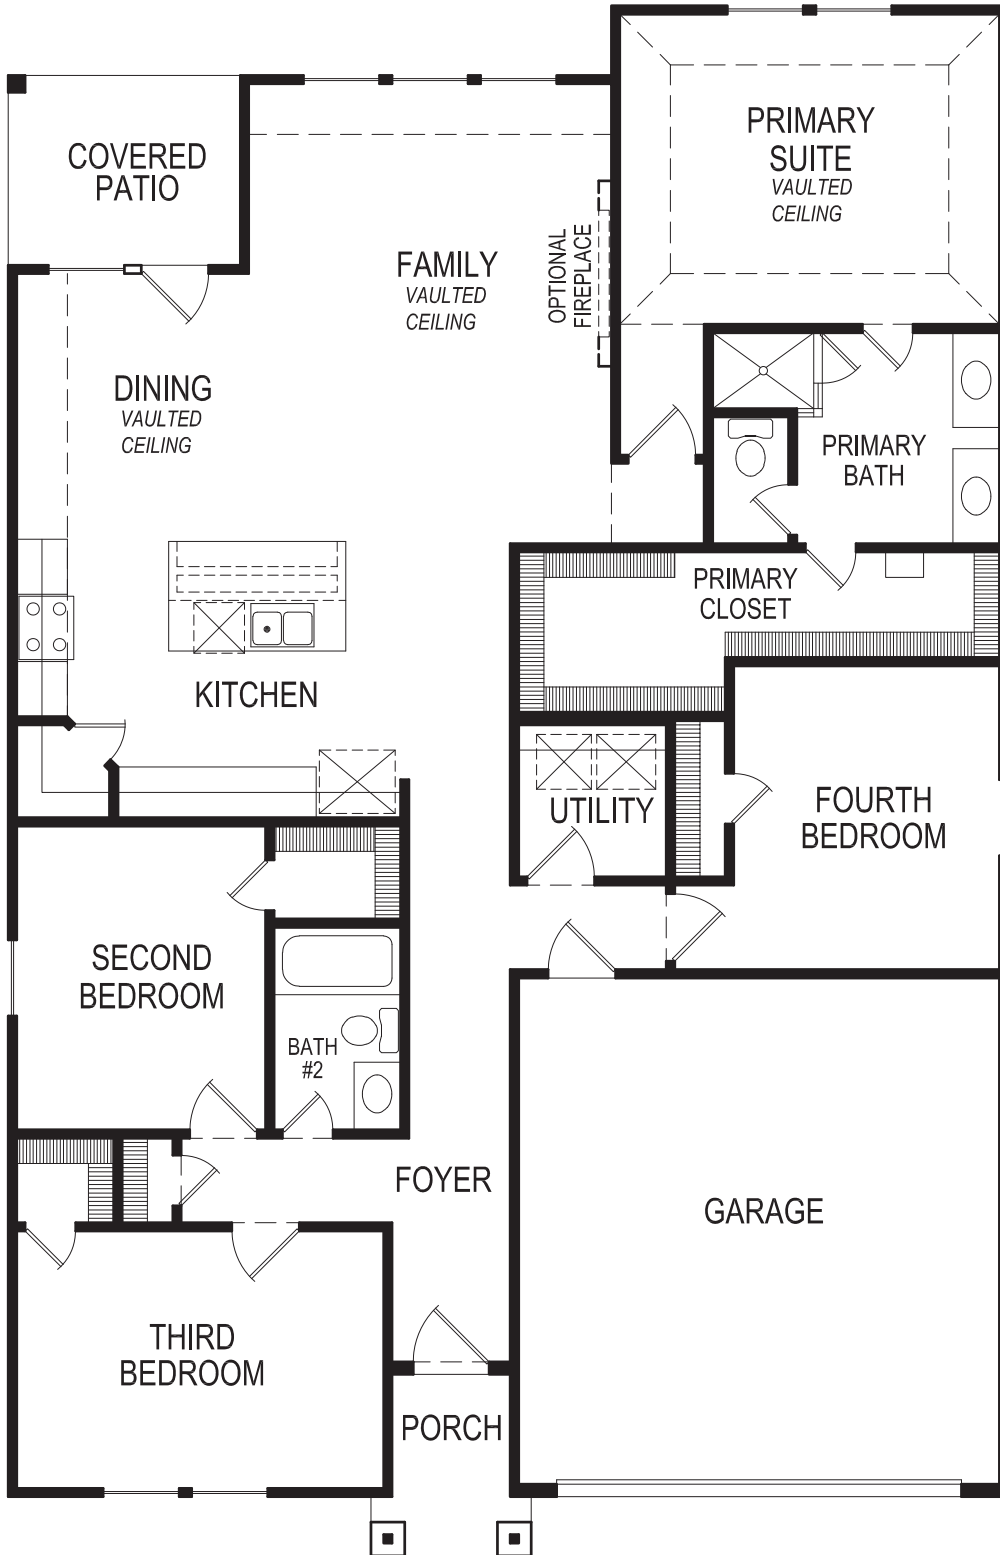

FIRST TEXAS HOMES

MONROE SELECT 2F | 4  | 2  | 2  | 1,805 SQFT

FLOOR PLAN

OPTIONAL POWDER BATH

OPTIONAL PRIMARY BATH W/ TUB

ELEVATION A

PREMIUM ELEVATION B

ELEVATION C

PREMIUM ELEVATION D

FIRST TEXAS HOMES®

Select Series

First Texas Homes reserves the right to make additions or alterations to this plan. This may involve changes to the floor plan layout, elevations, and specifications regarding square footage, bed and bathroom count. Elevation availability may vary per community. For more information, please speak with a Sales Consultant.