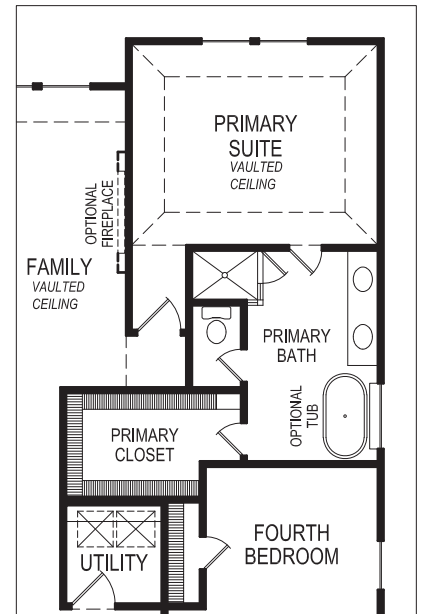

FIRST TEXAS HOMES

MONROE SELECT 2F | 4  | 2  | 2  | 1,805 SQFT

FLOOR PLAN

OPTIONAL POWDER BATH

OPTIONAL PRIMARY BATH W/ TUB

ELEVATION A

PREMIUM ELEVATION B

ELEVATION C

PREMIUM ELEVATION D

FIRST TEXAS HOMES®

Select Series

First Texas Homes reserves the right to make additions or alterations to this plan. This may involve changes to the floor plan layout, elevations, and specifications regarding square footage, bed and bathroom count. Elevation availability may vary per community. For more information, please speak with a Sales Consultant.