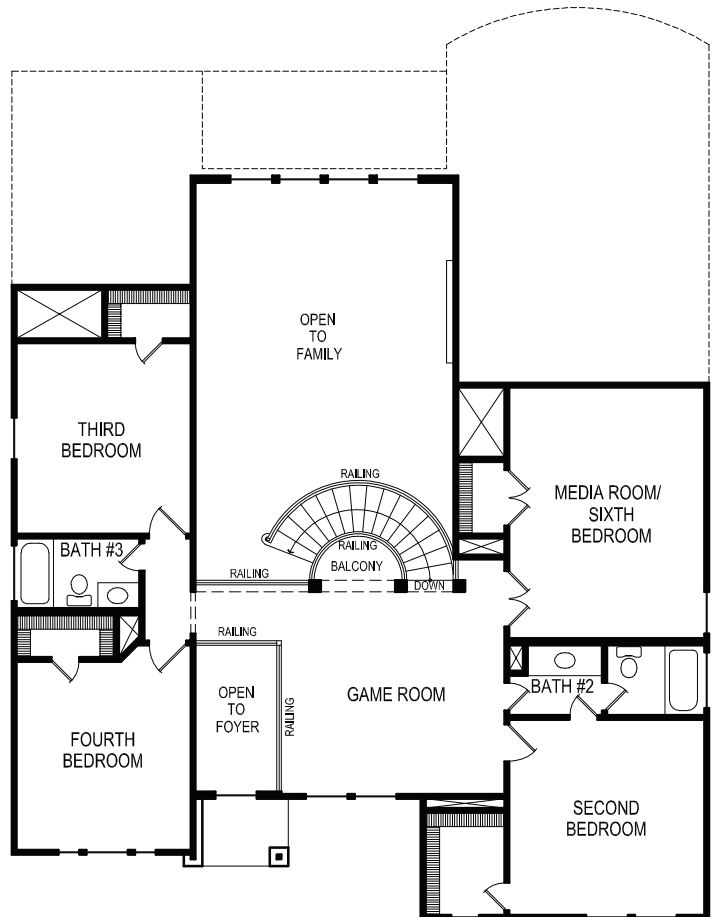

FIRST TEXAS HOMES

REMINGTON 2F | 5  | 3.5  | 2  | 3,881 SQFT

FIRST FLOOR PLAN

SECOND FLOOR PLAN

ELEVATION B

ELEVATION C

PREMIUM ELEVATION F

PREMIUM ELEVATION G

PREMIUM ELEVATION JS

PREMIUM ELEVATION KC

FIRST TEXAS[®] HOMES

First Texas Homes reserves the right to make additions or alterations to this plan. This may involve changes to the floor plan layout, elevations, and specifications regarding square footage, bed and bathroom count. For more information, please speak with a Sales Consultant