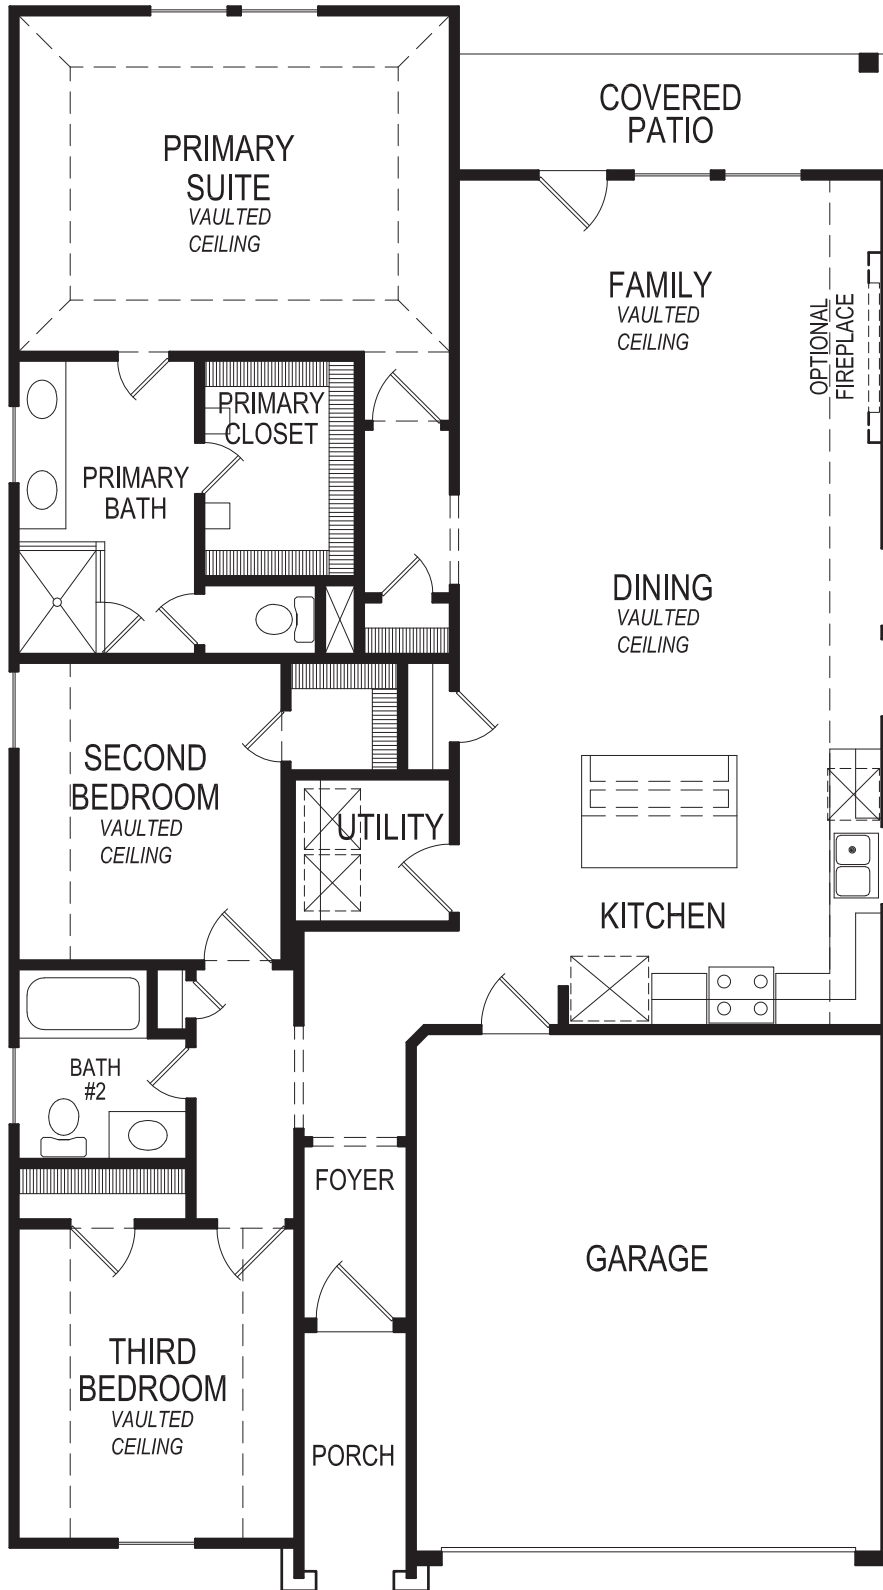

FIRST TEXAS HOMES

KENNEDY SELECT F | 3  | 2  | 2  | 1,570 SQFT

FLOOR PLAN

ELEVATION A

ELEVATION B

ELEVATION C

PREMIUM ELEVATION D

PREMIUM ELEVATION E

PREMIUM ELEVATION F

FIRST TEXAS HOMES®

Select Series

First Texas Homes reserves the right to make additions or alterations to this plan. This may involve changes to the floor plan layout, elevations, and specifications regarding square footage, bed and bathroom count. Elevation availability may vary per community. For more information, please speak with a Sales Consultant.