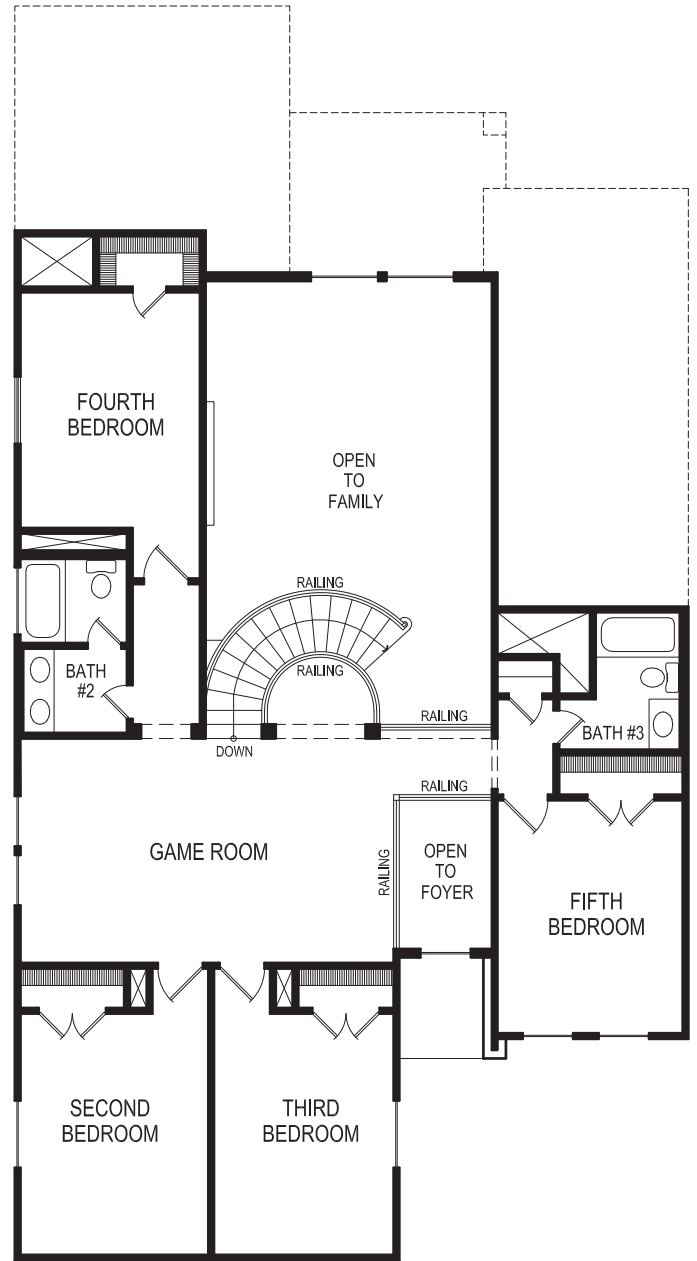

# FIRST TEXAS HOMES

COLUMBIA F | 5  | 3.5  | 2  | 3,587 SQFT

FIRST FLOOR PLAN

SECOND FLOOR PLAN

ELEVATION A

PREMIUM ELEVATION B

PREMIUM ELEVATION C

PREMIUM ELEVATION E

PREMIUM ELEVATION F

PREMIUM ELEVATION G

# FIRST TEXAS<sup>®</sup> HOMES

*First Texas Homes reserves the right to make additions or alterations to this plan. This may involve changes to the floor plan layout, elevations, and specifications regarding square footage, bed and bathroom count. For more information, please speak with a Sales Consultant*