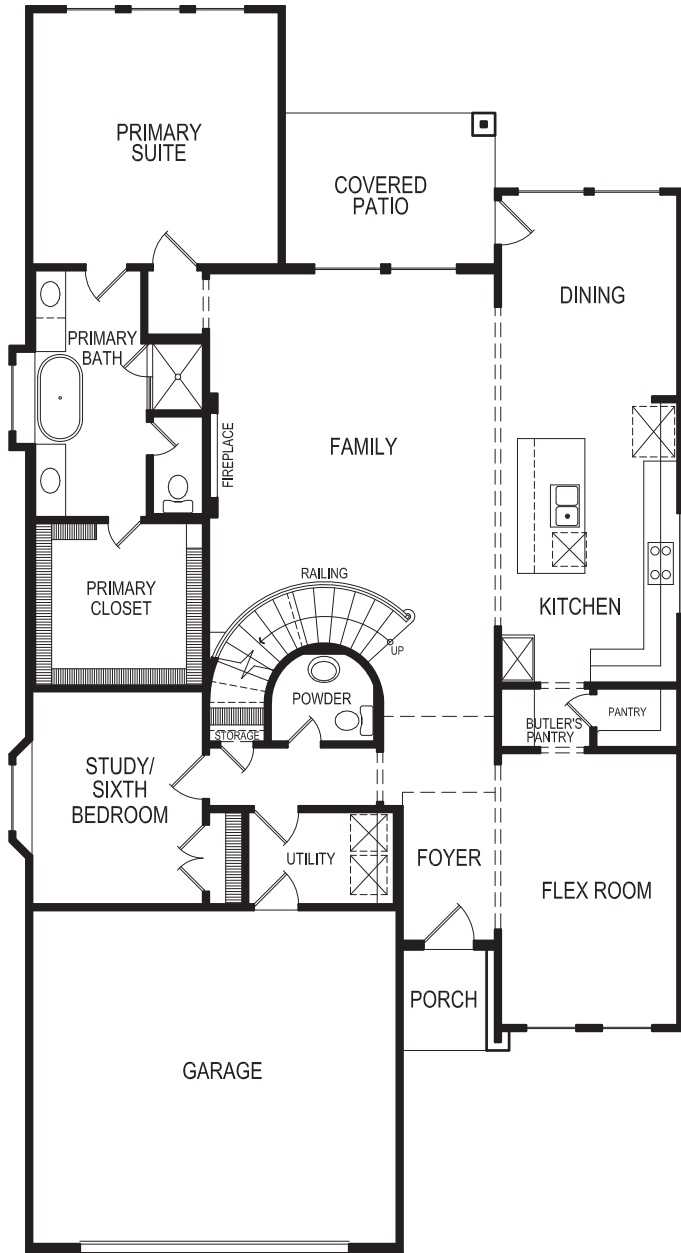

# FIRST TEXAS HOMES

COLUMBIA F | 5  | 3.5  | 2  | 3,587 SQFT

FIRST FLOOR PLAN

SECOND FLOOR PLAN

ELEVATION A

PREMIUM ELEVATION B

PREMIUM ELEVATION C

PREMIUM ELEVATION E

PREMIUM ELEVATION F

PREMIUM ELEVATION G

# FIRST TEXAS<sup>®</sup> HOMES

*First Texas Homes reserves the right to make additions or alterations to this plan. This may involve changes to the floor plan layout, elevations, and specifications regarding square footage, bed and bathroom count. For more information, please speak with a Sales Consultant*