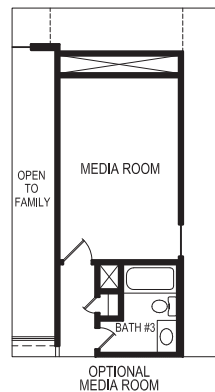

# FIRST TEXAS HOMES

COLUMBIA F | 5  | 3.5  | 2  | 3,587 SQFT

FIRST FLOOR PLAN

SECOND FLOOR PLAN

ELEVATION A

PREMIUM ELEVATION B

PREMIUM ELEVATION C

PREMIUM ELEVATION E

# FIRST TEXAS<sup>®</sup> HOMES

*First Texas Homes reserves the right to make additions or alterations to this plan. This may involve changes to the floor plan layout, elevations, and specifications regarding square footage, bed and bathroom count. For more information, please speak with a Sales Consultant*